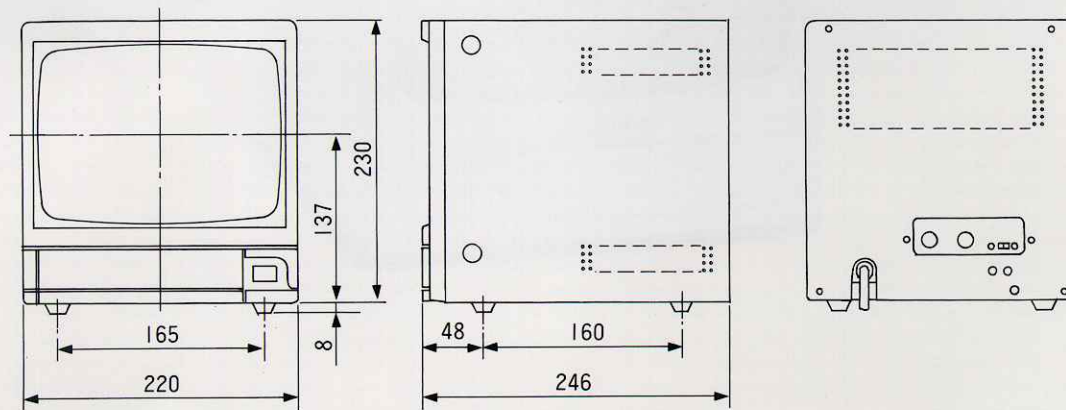

HITACHI VIDEO MONITOR

VM-902

A 9 inch monochrome video monitor for CCTV and general purpose video applications.

FEATURES

- Excellent resolution due to wide-band video amplifier.
- Accurate deflection linearity due to special deflection distortion correction design.
- Video bridging allows a single video signal to be looped between monitors.
- Wide use of integrated circuits assure reliability and stability.

HITACHI VIDEO MONITOR

VM-902

KEY SPECIFICATIONS

| | | | |
|-----------------------|--|----------------------|---|
| Video input: | Composite video signal, 1.0 V _{p-p} , sync negative | Ambient temperature: | -10 to 50°C (14 or 122°F) |
| Input impedance: | 75 Ω or high | Power supply: | U: 120V AC, 60Hz E,K: 220/240V AC, 50Hz |
| Resolution: | Horizontal: Over 600 lines Vertical: Over 300 lines | Power consumption: | 27W approx. |
| Deflection linearity: | 2% or better at center (with respect to picture height) | Dimensions: | 220(W)×230(H)×246(D)mm (8.7×9.1×9.7 in) (excluding projections) |
| High voltage: | 10.5kV approx. | Weight: | 5.9kg approx. (13 lb) |
| Picture tube: | 9-inch, 90° deflection, 240XB4A or equivalent | | |

DIMENSIONS

(Unit : mm)

- Note**
- The products and their specifications herein described are subject to change without notice. When placing an order of the products, please make sure whether the information of this material is the latest.
 - Hitachi Denshi, Ltd. warrants that these products meet the standard warranty conditions of Hitach Denshi, Ltd.